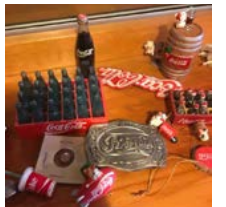

COLLECTION OF COCA COLA COLLECTIBLES – 1993
Colorado Rockies Inaugural Season Collectors Bottles; Collector Tins; Collector Bottles; Coca Cola Watches; Miniatures; Soda Fountain Glasses; Cookie Jars; Straw Holder; Semi Truck; Toys; Collector Radio; Pitcher and Glass Set; Ornaments; Ice Chest.

SELLER: SHIRLEY R. PENDLETON

Terms: Not responsible for Accidents. All merchandise sells as is where is. No guarantees or warranties expressed or implied. Announcements day of auction take precedence over previous advertising. Cash, Check, Visa, Master Card or Discover day of sale, I.D. required to bid. A 10% buyers Premium will be charged.

SALE CONDUCTED BY

GATLIN AUCTION