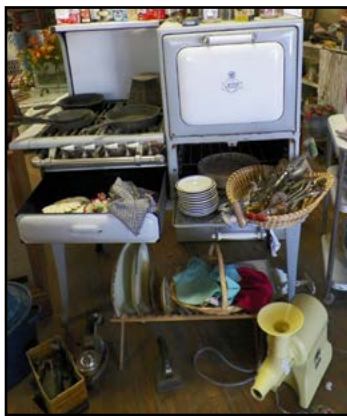

AUCTION

ANTIQUA AUCTION

SATANTA, KANSAS

LOCATION: LUCKY DOG ANTIQUES

108 SEQUOYAH STREET

SATURDAY, APRIL 6, 2024 - 9:30 A.M.